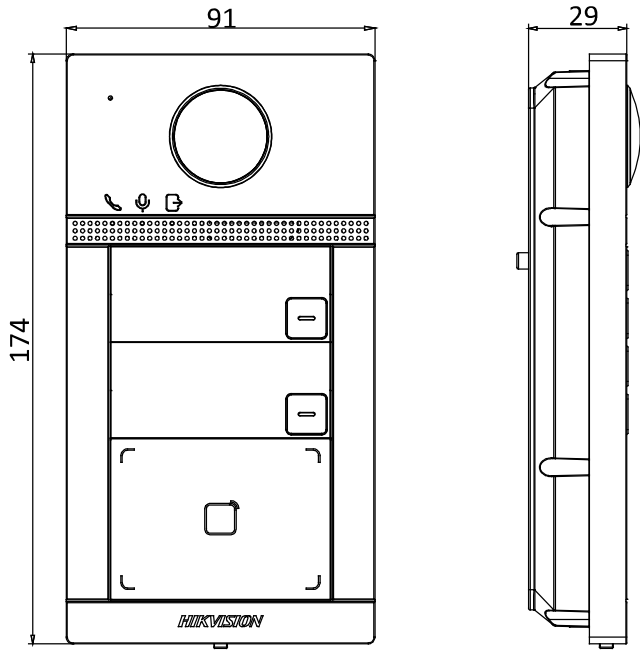

Debugging Port
4	Loudspeaker	9	LAN
5	Button	10	Terminals

Dimension