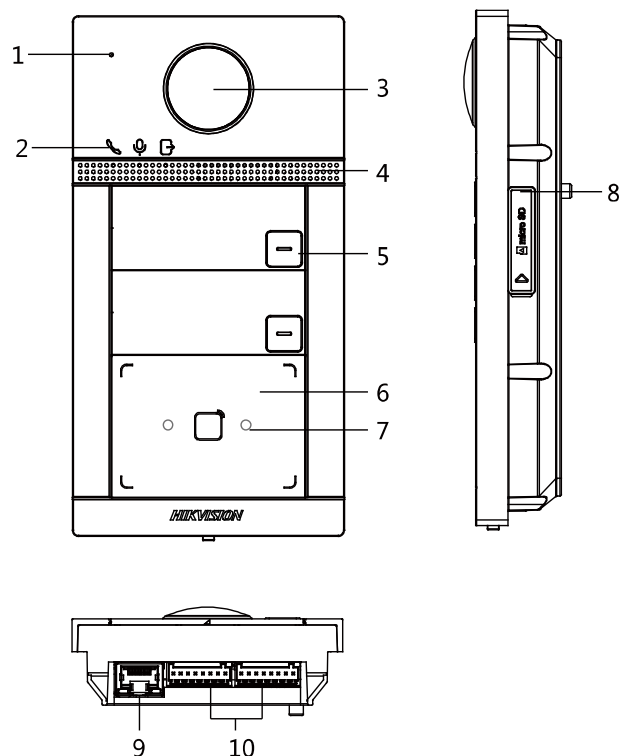

Card capacity	Max. 10000
User capacity	Max. 2000
Linked Indoor station	Max. 4
Linked sub door station	Max. 16
Linked doorphone	Max. 8
Protocol	ISAPI, RTSP, STMP, SNMP
Unlock door	Unlock by presenting cards, unlock via Client Software, unlock via App, unlock via indoor station

General	
Protection level	IP65, IK08
Indicator	3
Power supply	IEEE802.3af, standard PoE 12 VDC
Power consumption	< 10 W
Working temperature	-40° C to 53° C (-40° F to 127.4° F)
Working humidity	10% to 95%
Installation	Surface mounting/ Flush mounting
Dimension	174 mm × 91 mm × 29 mm

Available Model

DS-KV8213-WME1(B)

Appearance and Interfaces

No.	Description	No.	Description
1	Microphone	6	Card Reading Area
2	Indicator	7	IR Light
3	Camera	8	MicroSD Card Slot &