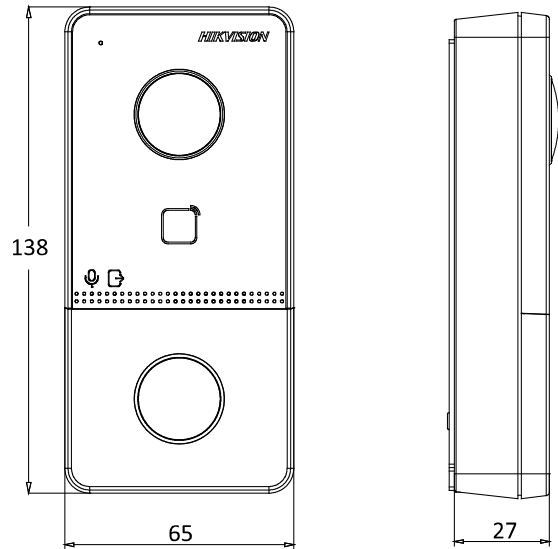

General

Power supply	IEEE802.3af, standard PoE 12 VDC/1 A
Power consumption	≤ 6 W
Working temperature	-10 °C to 55 °C (14 °F to 131 °F)
Working humidity	10% to 90%
Dimensions	200 mm × 140 mm × 15.1 mm (7.9" × 5.5" × 0.6")

Available Model

DS-KIS603-P(B)

Appearance and Interfaces

Villa Door Station

No.	Description	No.	Description
1	Microphone	7	Terminals
2	Camera	8	Debugging Port
3	Indicator	9	TAMPER
4	Button	10	Set Screw
5	Card Reading Area	11	TF Card Slot
6	Loudspeaker	12	Network Interface

Dimension

Villa Door Station

Network Indoor Station

Network Indoor Station

Unit : mm

Typical Application

Distributed by

**HIKVISION®****Headquarters**