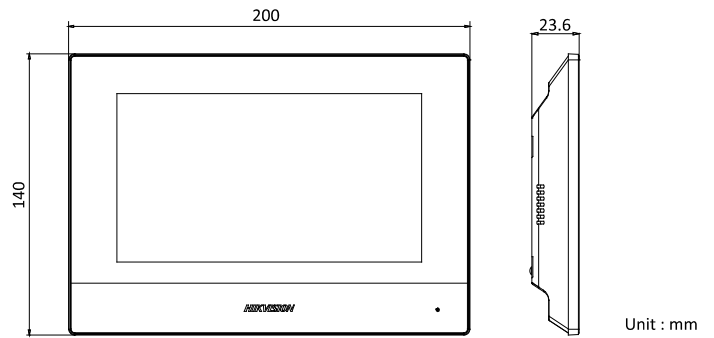

Dimension

Villa Door Station

Network Indoor Station

Network Indoor Station

Unit : mm

Typical Application

Distributed by

**HIKVISION®****Headquarters**