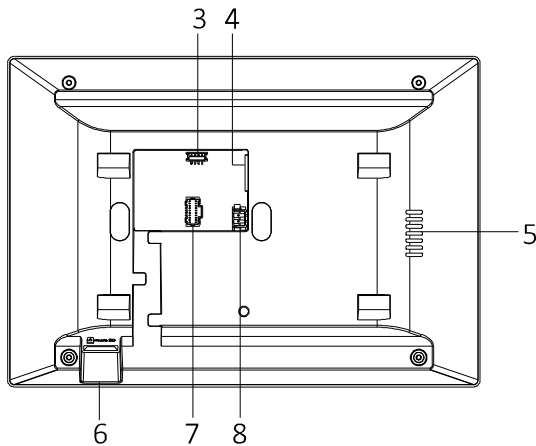

Dimension

Villa Door Station

Network Indoor Station

Network Indoor Station

Unit : mm

Typical Application

Distributed by

**HIKVISION®****Headquarters**