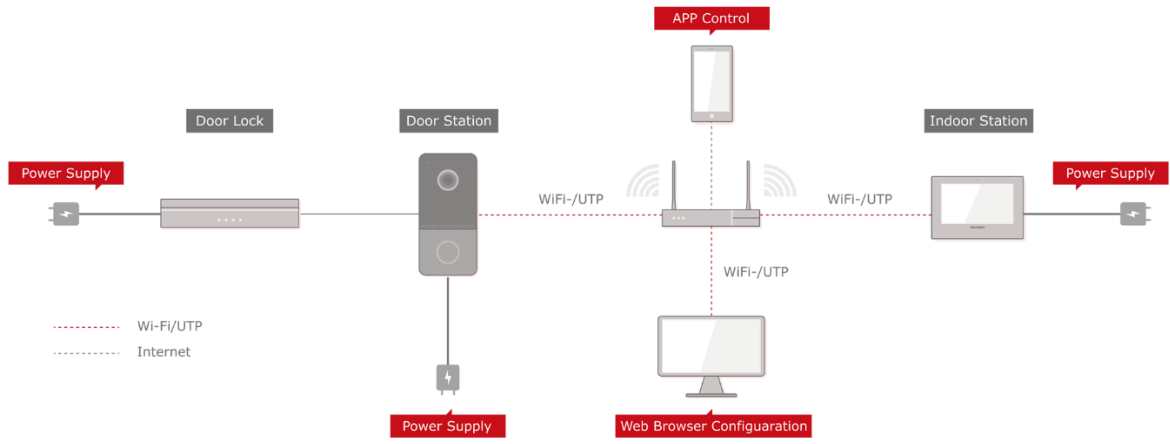

No.	Description	No.	Description
1	Screen	5	Loudspeaker
2	Microphone	6	TF Card Slot
3	Debugging Port	7	Alarm Terminal
4	Network Interface	8	Power Supply

Note: The debugging port is used for debugging only.

Dimension

Villa Door Station

Network Indoor Station

Network Indoor Station

Unit : mm

Typical Application

Distributed by

**HIKVISION®****Headquarters**