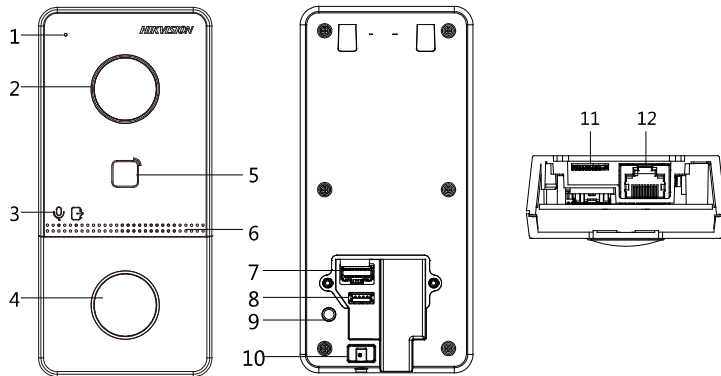

Available Model

DS-KIS603-P(B)

Appearance and Interfaces

Villa Door Station

No.	Description	No.	Description
1	Microphone	7	Terminals
2	Camera	8	Debugging Port
3	Indicator	9	TAMPER
4	Button	10	Set Screw
5	Card Reading Area	11	TF Card Slot
6	Loudspeaker	12	Network Interface

No.	Description	No.	Description
1	Screen	5	Loudspeaker
2	Microphone	6	TF Card Slot
3	Debugging Port	7	Alarm Terminal
4	Network Interface	8	Power Supply

Note: The debugging port is used for debugging only.

Dimension

Villa Door Station